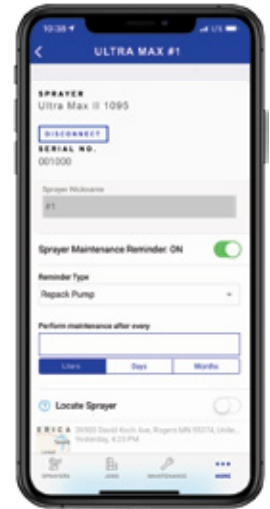

TRACK EVERY SPRAYER

Know exact locations and hourly productivity

Make fewer trips to jobsites

KNOW JOB PROGRESS

On-demand productivity facts and reporting from anywhere

Ensure you're on time with needed materials

MAXIMIZE UPTIME

Set preventative maintenance schedules and receive alerts

Ensure your sprayer is ready for every job

STREAMLINE YOUR BUSINESS WITH BLUELINK[™]

Now you can track every sprayer, and know their locations and hourly productivity. You can follow the progress of each job and ensure you are on time with needed materials.

And you can maximize your spray time by setting preventative schedules and receiving maintenance alerts.

NO MONTHLY FEES

Local data carrier rates may apply.

DOWNLOAD THE FREE BLUELINK[™] APP

Surf to www.graco.com/BlueLink and select the BlueLink[™] App for iOS or Android.