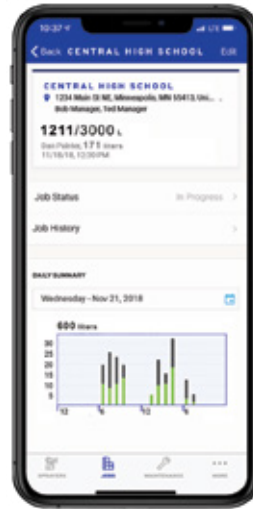

TRACK EVERY SPRAYER

Know exact locations and hourly productivity

Make fewer trips to jobsites

KNOW JOB PROGRESS

On-demand productivity facts and reporting from anywhere

Ensure you're on time with needed materials