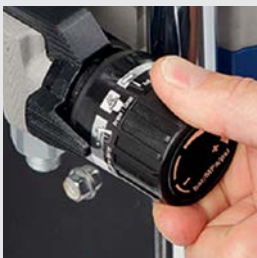

GX FF CORDLESS

1 POWERED BY DEWALT®

- Spray up to a full day of fine finish projects with two fully charged DEWALT 54V FlexVolt 6 Ah batteries

2 DEWALT® FAN-COOLED FAST CHARGER

- Quickly charges battery in under 60 minutes reducing downtime
- Allows contractors to finish jobs without interruptions

3 COMPACT BRUSHLESS DC MOTOR

- Lightweight, compact design allows for increased portability
- Powerful brushless motor provides extended runtime

4 CONTRACTOR PC COMPACT GUN

- Lightest, smallest airless spray gun ever built
- Allows contractor the ability to spray all day
- Delivers the ability to spray in tight areas with ease
- Perfect airless finish with an Fine Finish Low pressure SwitchTip

Adjustable Pressure Control

Allows you to spray or roll a wide range of coatings.