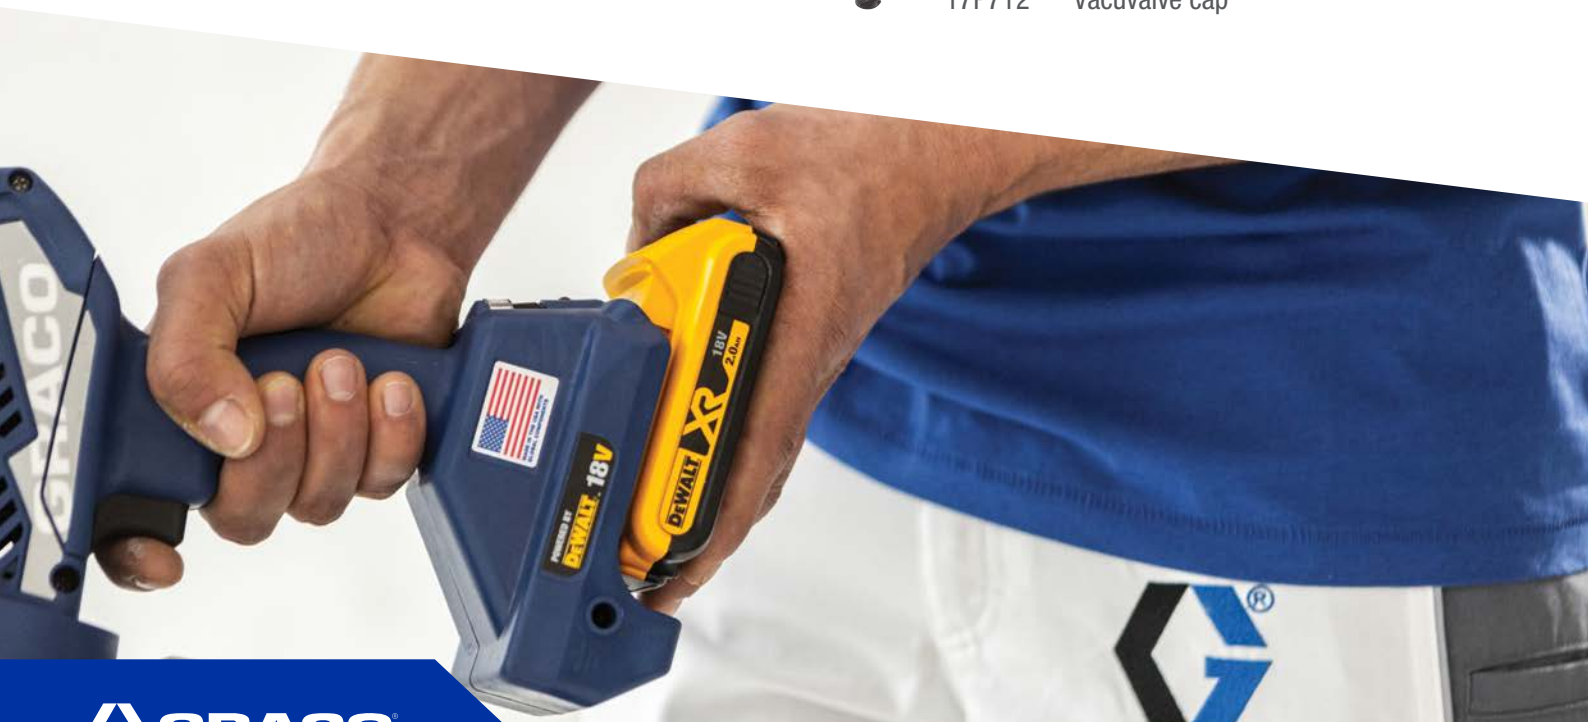

ACCESSORIES - CORDLESS HANDHELDS

FlexLiner™ Accessories

- 17A226 1 litre FlexLiner paint bags (3-pack)
- 17P212 1 litre FlexLiner paint bags (25-pack)
- 17F005 1.25 litre FlexLiner paint bags (3-pack)
- 17P549 1.25 litre FlexLiner paint bags (25-pack)

Extra FlexLiner™ Cup Assemblies

- 17P550 1 litre Flexliner system (water-based)
- 17P551 1 litre Flexliner system (solvent resistant)
- 17P552 1.25 litre Flexliner system (water-based)
- 17P553 1.25 litre Flexliner system (solvent resistant)

Cups

- 17N392 Cup, 1 litre
- 17D850 Cup, 1.25 litre

CanConnect™

- 17M867 CanConnect

Filters

- 17P554 60 mesh (3-pack)
- 17P555 100 mesh (3-pack)

RAC X™ Guards and Extensions

- 246215 RAC X™ guard 7/8" (water-based)
- 17P573 RAC X™ guard 1" (solvent resistant)
- 287019 25 cm extension with Rac X™ guard (for Ultra Airless Cordless only)
- 287020 40 cm extension with Rac X™ guard (for Ultra Airless Cordless only)

Tips and Seats

- FFLPXXX RAC X™ FFLP SwitchTips™
- 17P501 Tip seat/gasket (water-based), (5-pack)
- 17P502 Tip seat/gasket (solvent resistant), (5-pack)

Batteries

- 17P557 1 DeWALT® 18V 2.0 Ah XR Lithium-ion Battery
- 17P560 Charger, 230V

Liquids

- 253574 Pump Armor™ - 1 litre

Other

- 17M883 Storage case
- 17N515 Lid assembly (water-based)
- 17N517 Lid assembly (solvent resistant)
- 17M879 Lid plug
- 16H256 Grounding cable
- 17P712 Vacuvalve cap