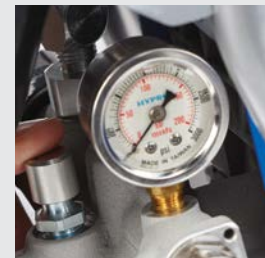

Pressure Gauge

Professional oil-filled pressure gauge