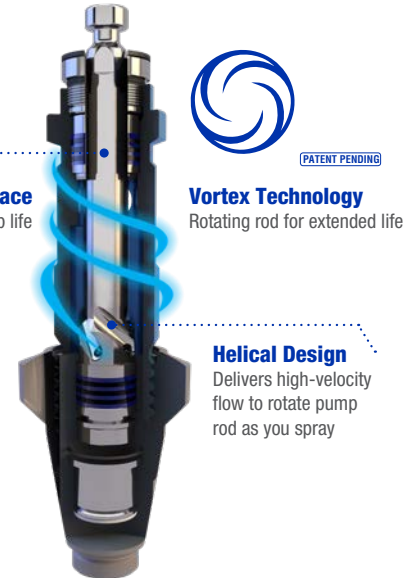

Endurance Chromex™ Pump

Vortex rotating piston technology keeps you spraying

360° Wear Surface
Delivers the longest pump life

Vortex Technology
Rotating rod for extended life

Helical Design
Delivers high-velocity flow to rotate pump rod as you spray