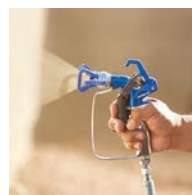

REDUCE DOWNTIME WITH PROCONNECT
Complete Gun Rebuild in Seconds PATENT PENDING

- Needle and all wear parts in one simple cartridge

CONTRACTOR_{PC}

EXTEND YOUR SPRAYING AUTONOMY

When used with a hopper or container suction kit, you can work for longer periods of time before refilling. Use for overnight storage or to transport your material. You will save energy, time and money.